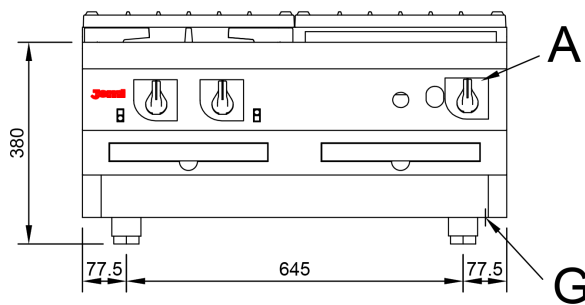

#### Characteristics

External dimensions 800 x 750 x 850 mm.

Weight 79 Kg.

Gas consumption Hi (15°C 1013,25 mbar)

Natural gas H G20 Hi = 34.02 MJ / m<sup>3</sup> 2,05

G.P.L. G30 / G31 Hi = 45.65MJ / kg 1,92

Number of open burners 2 ø 120 mm.

Number of burners plates 1 ø 120 mm.

Burner power ø 120 mm. 7,4 Kw. / 6.300 Kcal/h.

Burner power plate 9,88 Kw. / 8.495 Kcal/h.

Gas inlet 3/4"

Nominal power 24,68 Kw.

#### Index

- A. Characteristics plate (inside panel)
- G. Inlet gas 3/4".  
Power: 24,68 Kw.  
21.100 Kcal/h.