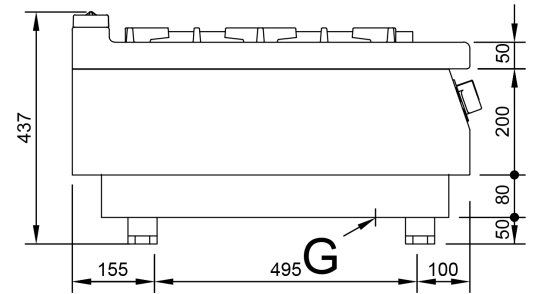

#### Characteristics

External dimensions 800 x 750 x 850 mm.

Weight 79 Kg.

Gas consumption Hi (15°C 1013,25 mbar)

Natural gas H G20 Hi = 34.02 MJ / m<sup>3</sup> 2,05

G.P.L. G30 / G31 Hi = 45.65MJ / kg 1,92

Number of open burners 2 ø 120 mm.

Number of burners plates 1 ø 120 mm.

Burner power ø 120 mm. 7,4 Kw. / 6.300 Kcal/h.

Burner power plate 9,88 Kw. / 8.495 Kcal/h.

Gas inlet 3/4"

Nominal power 24,68 Kw.

#### Index

- A. Characteristics plate (inside panel)
- G. Inlet gas 3/4".  
Power: 24,68 Kw.  
21.100 Kcal/h.