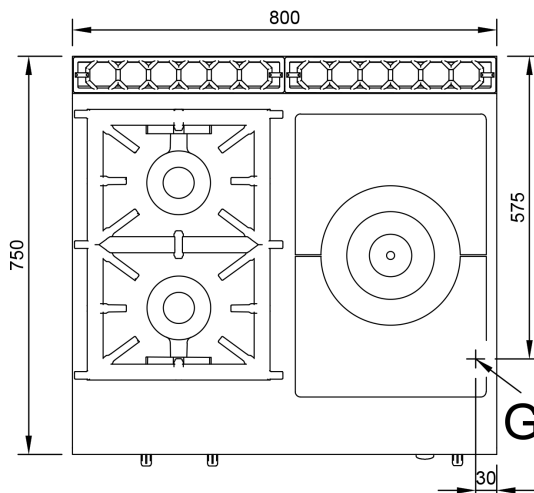

#### Characteristics

External dimensions 800 x 750 x 850 mm.

Weight 79 Kg.

Gas consumption Hi (15°C 1013,25 mbar)

Natural gas H G20 Hi = 34.02 MJ / m<sup>3</sup> 2,05

G.P.L. G30 / G31 Hi = 45.65MJ / kg 1,92

Number of open burners 2 ø 120 mm.

Number of burners plates 1 ø 120 mm.

Burner power ø 120 mm. 7,4 Kw. / 6.300 Kcal/h.

Burner power plate 9,88 Kw. / 8.495 Kcal/h.

Gas inlet 3/4"

Nominal power 24,68 Kw.

#### Index

- A. Characteristics plate (inside panel)
- G. Inlet gas 3/4".  
Power: 24,68 Kw.  
21.100 Kcal/h.